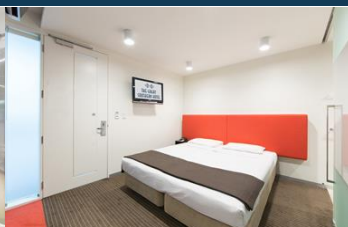

FAMILY ROOM

SUPERIOR ROOM