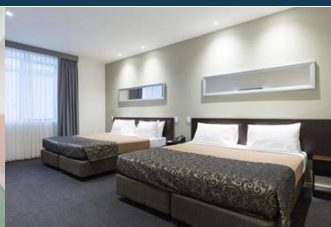

FAMILY ROOM

Great Southern Hotel Melbourne - Excellent, affordable accommodation in the heart of Melbourne City. The hotel is close proximity to public transport, restaurants, night life and shopping district, ideal for leisure and corporate clientele.

We provide the perfect location for both the tourist and business client alike, at a very affordable price, placing you within extremely close proximity to all the wonderful Melbourne attractions including the Crown Casino, Melbourne Convention and Exhibition Centre, Marvel Stadium, Southgate, New Quay and much more. Great Southern Hotel Melbourne is situated in Melbourne CBD, a short walk from the Southern Cross Interstate Bus and Train Terminal and 27 Kilometres drive from Melbourne Airport.

Proximities	▪ Southern Cross Station 200m ▪ Crown Casino 650m ▪ Melbourne Convention & Exhibition Centre 650m	▪ Marvel Stadium 750m ▪ Southgate 1.3km ▪ Flinders Street Station 1.3km
Hotel Facilities	▪ Carpark (limited & additional charge) ▪ Dry cleaning (additional charge) ▪ Self-serve laundry (additional charge) ▪ Luggage storage	▪ Non-smoking hotel ▪ Restaurant ▪ Wheelchair accessible rooms available
Room Features	▪ Bedding configuration subject to availability (Zip King, Queen or Twin beds) ▪ Wi-Fi (Free @ 5mbps and Upgrade Speed $5 @ 20mbps) ▪ Flat Screen Television ▪ Electronic Security ▪ Hair dryer, iron and ironing board ▪ Centralised air-conditioning / heating ▪ In-room safe ▪ ISD/STD Telephone	▪ Key card entrance ▪ No Scenic views ▪ Non-smoking rooms ▪ Private ensuite (basin, shower/ bath and toilet) ▪ Refrigerator (bar size only) ▪ Tea and coffee making facilities ▪ Work desk
Bedding Configuration	<table border="0"> <tr> <td>Standard Rooms</td> <td>(15 SQ M)</td> <td>1 Queen Bed</td> </tr> <tr> <td>Superior Rooms</td> <td>(20 SQ M)</td> <td>1 Zip King Bed</td> </tr> <tr> <td>Family Rooms</td> <td>(38 SQ M)</td> <td>2 Zip King Beds</td> </tr> </table> *Note: Zip King beds are 2 single beds that are zipped together to become a king bed or unzipped to become 2 single beds.