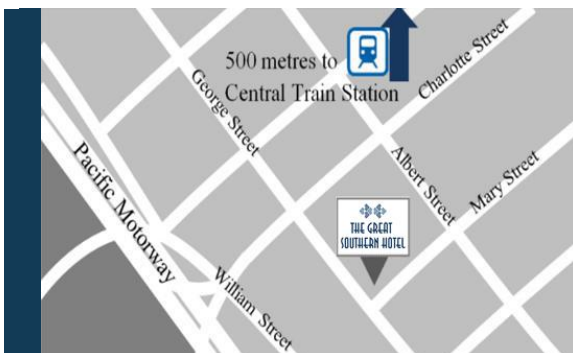

The Great Southern Hotel Brisbane

103 George Street, Brisbane QLD 4000 Australia

Phone: +61 7 3221 6044 Fax: +61 7 3221 7474

Email: reservations103g@greatsouthernhotel.com.au

Account Name: GMT HOTEL BRISBANE PTY LTD

Bank: Commonwealth Bank of Australia

BSB Number: 062-000

Account Number: 16962964