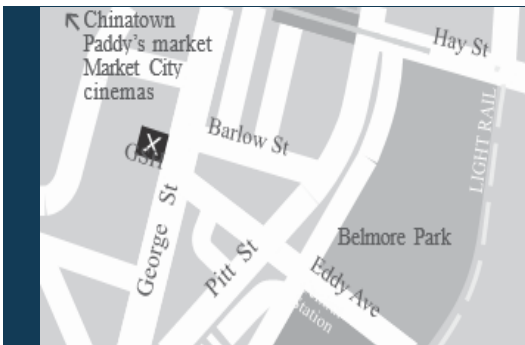

THE GREAT SOUTHERN HOTEL SYDNEY

717 George Street, Sydney NSW 2000 Australia

Phone: +61 2 9289 4400 Fax: +61 2 9281 5118

Email: reservations@greatsouthernhotel.com.au

Bank: National Australia Bank

Account Name: GMT Hotel Holdings Pty Ltd

BSB Number: 082-001

Account Number: 52923-9345