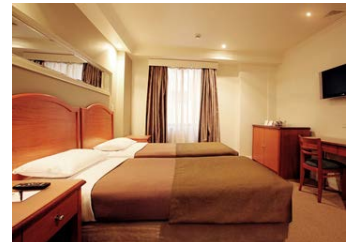

FAMILY ROOM

Great Southern Hotel Sydney is a heritage listed hotel dating back to 1854 located in the vibrant heart of the city. Keeping the heritage façade of the "original Great Southern Hotel", the hotel combines many charms of the old building with modern conveniences. With easy access to the city's entertainment, shopping and tourist attractions. It is an ideal location for business and holiday travellers seeking comfort and convenience.

Great Southern Hotel Sydney is close to Central Station and Capitol Theatre, walking distance to Town Hall, Sydney ICC (International Convention Centre), Darling Harbour and Queen Victoria Building. The hotel is also well served by transportation with trains & light-rail from Central Station and from 2019 there will be a light-rail running from our doorstep which will go directly to Circular Quay where you will find the Opera House, Sydney Harbour Bridge and The Rocks.

Proximities

▪ Central Station	500m	▪ Paddy's Markets	500m
▪ China Town	200m	▪ ICC	1.0km
▪ City Centre	1.0km	(International Convention Centre)	
▪ Darling Harbour	700m	▪ The Fish Market	2.0km
		▪ The Star Casino	1.0km

Hotel Facilities

- Heritage listed property
- Conference facilities
- Carpark (additional charge)
- Dry cleaning (additional charge)
- Self-serve laundry (additional charge)
- Luggage storage (additional charge)
- Non-smoking hotel
- Restaurant
- Wheelchair accessible rooms available

Room Features

- Bedding configuration subject to availability (Zip King, Queen or Twin beds)
- Broadband and Wi-Fi (additional charge)
- Flat Screen Television's
- Electronic Security
- Hair dryer, iron and ironing board
- Individually controlled air-conditioning/heating
- In-room safe
- ISD/STD Telephones
- Key card entrance
- No Scenic views
- Non-smoking rooms
- Private ensuite (basin, shower and toilet)
- Refrigerator (bar size only)
- Tea and coffee making facilities
- Work desk with lamp

Bedding Configuration

Standard Rooms	(15 SQ M)	1 Queen Bed or 2 Single Beds
Executive Rooms	(30 SQ M)	1 Zip King Bed
Family Rooms	(30 SQ M)	2 Zip King Beds

Note: Zip King beds are 2 single beds that are zipped together or unzipped to become 2 single beds.