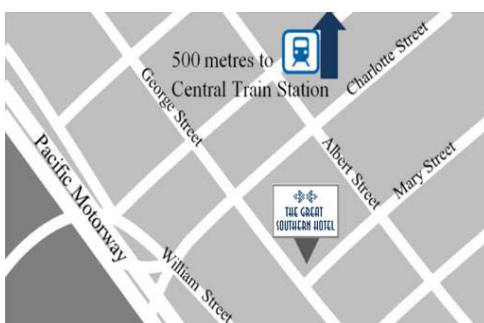

The Great Southern Hotel Brisbane
103 George Street, Brisbane QLD 4000 Australia
Phone: +61 7 3221 6044 +61 7 3221 7474
Email: reservations103g@greatsouthernhotel.com.au
Bank: Bank West
Account Name: GMT Hotel Brisbane Pty Ltd
BSB Number: 302-985 **Account Number:** 0396211