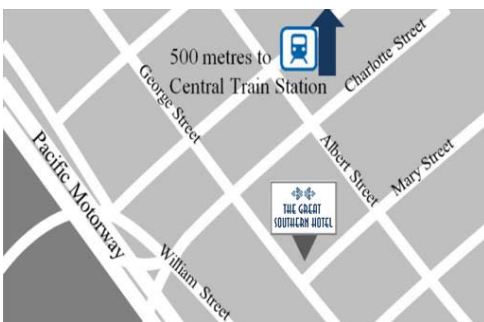

The Great Southern Hotel Brisbane
103 George Street, Brisbane QLD 4000 Australia
Phone: +61 7 3221 6044 +61 7 3221 7474
Email: reservations103g@greatsouthernhotel.com.au
Bank: Bank West
Account Name: GMT Hotel Brisbane Pty Ltd
BSB Number: 302-985 **Account Number:** 0396211